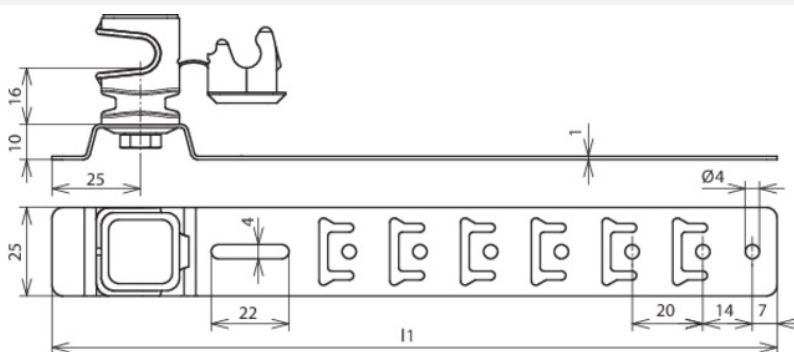

## DLH US 8 H16 L335 BR GALCU (204 157)

Figure without obligation

Type	DLH US 8 H16 L335 BR GALCU
Part No.	204 157
Material of roof conductor holder	Cu
Length of brace (l1)	335 mm
Height of conductor holder	16 mm
Material of conductor holder	plastic
Colour of conductor holder	brown •
Conductor support Rd	8 mm
Type of conductor holder	DEHNSnap
Conductor routing	loose
Brace type	with preformed bending points
Fixing possibilities	hook locking, angling, nailing
Type of roofing	pantiled roofs
Female thread	M6
Weight	83 g
Customs tariff number (Comb. Nomenclature EU)	85389099
GTIN	4013364042520
PU	50 pc(s)

We reserve the right to introduce changes in performance, configuration and technology, dimensions, weights and materials in the course of technical progress. The figures are shown without obligation.